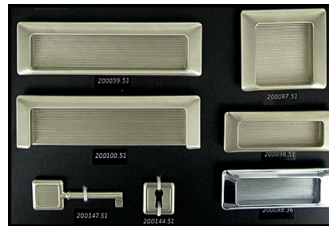

of experience guarantees continuity throughout his entire line. The innovative collection boasts 12 new categories unique in style and design with over 400

items/finish combinations. Among the inspirations for these categories are: shapes, nature, surfaces, orient, colors and more. Whether you are looking for