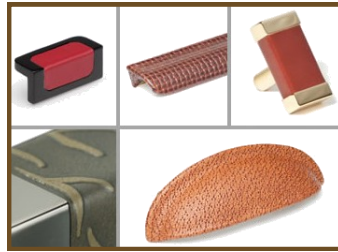

News From The Hills

VOLUME 1, ISSUE 6

SEPTEMBER 2009

Healthy Hardware?

Colonial Bronze has recently introduced a new way to fight bacteria, mold and mildew. Their hardware is now available with a coating on it called Saniguard. Saniguard does not actually kill bacteria, but disrupts the cellular processes of the microbe, inhibiting its growth. With proper cleaning and care the billions of silver ions in Saniguard will remain effective at inhibiting bacterial growth for the useful life of your hardware.

The Tanner's Craft comes from the family of products made by Colonial Bronze, a leading manufacturer of fine brass hardware since 1927. This new collection melds materials from the best of two worlds-the finest leather

nary objects extraordinary. We are happy to carry this versatile design tool which allows you to create your

own look by selecting from thirty-nine metal finishes and sixteen leather colors and textures.

Edelman Leather is also the only leather available with Crypton protection. This protection improves the

leather's ability to resist soiling, stains and moisture without sacrificing the look or feel of the product.