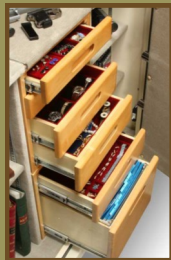

News From The Hill

VOLUME 3, ISSUE 8

OCTOBER 2011

Accessorizing your safe

Necklace Hanger: Attaches to back cover of safe door and includes 13 pegs to hang necklaces tangle free.

Four Drawer Cabinet: Top drawer includes a three compartment ring organizer and a seven compartment jewelry organizer. Drawers two and three include a three compartment necklace organizer and four compartment watch holder. The bottom drawer is open for easy access to large, more bulky items.

turers with clients. Their most recent introduction has been their concealed screw knob and lever sets, as well as their 28 degree knob and

lever latches.

Emtek hardware was always available in the past only with

exposed screws on the interior sides of the door. This is no longer the case. They are currently offering their lever and knob selections with fully concealed screws on both sides of the door. This gives the hardware a very clean and polished look. For those who like the look of the ex-

posed screws, that option is still available.

Something that Emtek is coupling with their new hidden screw sets is the 28 degree latch. This is a wonderful device that requires less rotation on the handle to disen-