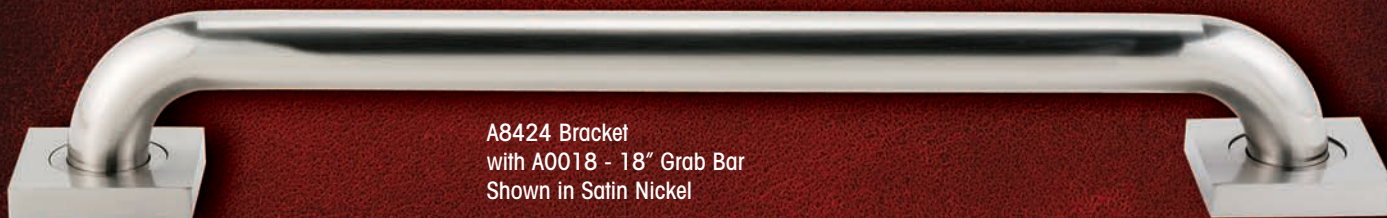

Grab Bar

COLLECTION

ADA compliant

A9024 Bracket
with A0012 - 12" Grab Bar
Shown in Satin Nickel

A8424 Bracket
with A0018 - 18" Grab Bar
Shown in Satin Nickel

A8324 Bracket
with A0024 - 24" Grab Bar
Shown in Polished Nickel

A7724 Bracket
with A0030 - 30" Grab Bar
Shown in Polished Chrome

"Creations"
by
ALNO, INC.

Available Finishes
PC

PN

SN